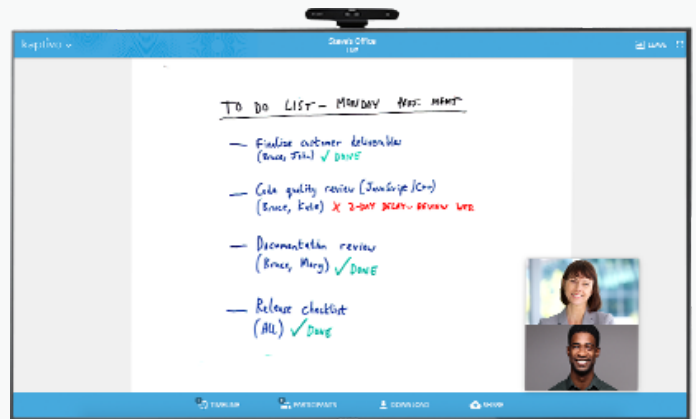

Image is automatically enhanced to remove any reflections, glare, and people blocking the board.

Camera analyzes individual snapshots of the board multiple times per second for live streaming.

[KAPTIVO SOLUTION OVERVIEW](#)

hello@kaptivo.com | 1-855-KAPTIVO

SAVE CRYSTAL-CLEAR WHITEBOARD CONTENT

LIVE VIEW

- Advanced Image Processing
- Automatic Image Capture
- Real Time View of Changes During Session

TIMELINE

- Download Single Snapshot
- Download Full Session as PDF
- Share to Productivity Software

SHARE WITH ANYONE, ANYWHERE, ON ANY DEVICE

- Browser-Based Interface
- No Apps or Downloads Required
- Invite Participants
- Native Integrations
- Secure Sessions

NO TRAINING OR CHANGE IN HOW YOU WORK

- Easy to Start Session
- Simple to Set Up
- Authenticate Participants
- Fully Secure
- Proximity Authentication
- Device Management Portal