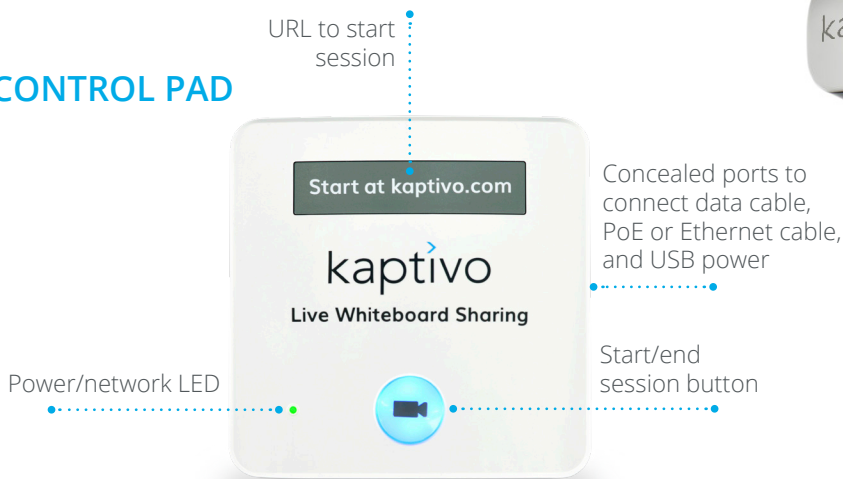

kaptivo

Whiteboard Camera Solutions

Save and Share Your Whiteboard

kaptivo.com

AUTOMATIC IMAGE
CAPTURE

SECURE
SAVING

LIVESTREAMING

Connectivity Options: Wi-Fi, Ethernet, or HDMI (sold separately)

Sharing Modes: Cloud or Self-Hosted

CONTROL PAD

* KaptivoCast HDMI converter not pictured

KAPTIVO USE CASES

Enterprises can secure company IP, efficiently archive and share whiteboard content, and livestream to global offices.

Educational institutions can digitize any traditional whiteboard without changing the way educators and students work.

Remote workers can participate more productively when collaborating with distributed team members or clients.

SAVE AND SHARE CONTENT

Access whiteboard content online in real time on any device through browser-based interface. No apps or downloads!

Save whiteboard content as a single snapshot or PDF of the full session. Share content for later review.