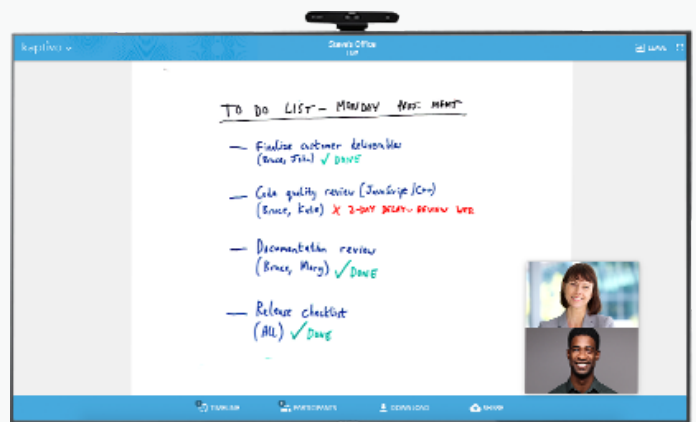

NO TRAINING OR CHANGE IN HOW YOU WORK

- Easy to Start Session
- Simple to Set Up
- Authenticate Participants
- Fully Secure
- Proximity Authentication
- Device Management Portal