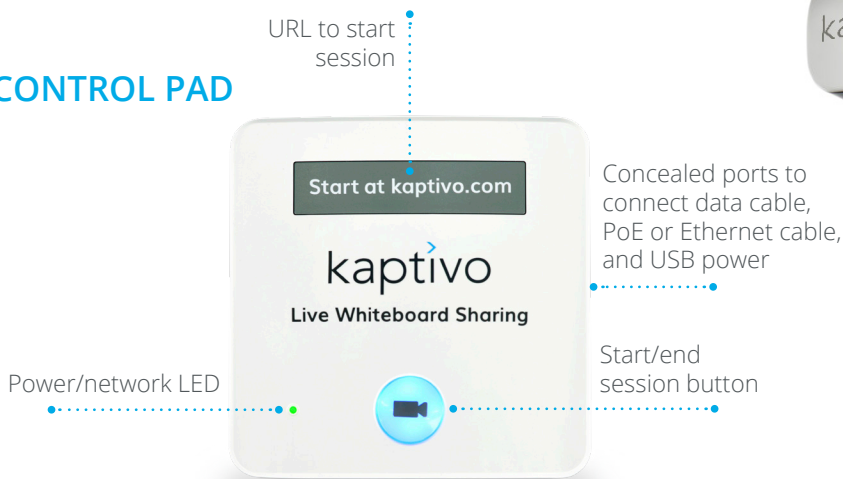

# Whiteboard Camera Solutions

Save and Share Your Whiteboard

kaptivo.com

AUTOMATIC IMAGE CAPTURE

SECURE SAVING

LIVESTREAMING

Connectivity Options: Wi-Fi, Ethernet, or HDMI (sold separately)

Sharing Modes: Cloud or Self-Hosted

## CONTROL PAD

\* KaptivoCast HDMI converter not pictured

## KAPTIVO USE CASES

Enterprises can secure company IP, efficiently archive and share whiteboard content, and livestream to global offices.

Educational institutions can digitize any traditional whiteboard without changing the way educators and students work.

## SAVE AND SHARE CONTENT

Access whiteboard content online in real time on any device through browser-based interface. No apps or downloads!

Save whiteboard content as a single snapshot or PDF of the full session. Share content for later review.