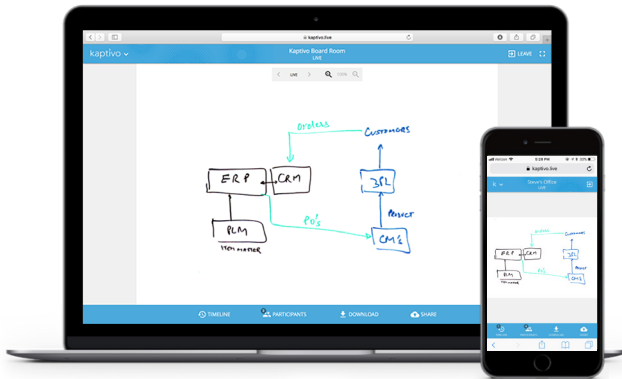

SAVE CRYSTAL-CLEAR WHITEBOARD CONTENT

LIVE VIEW

- Advanced Image Processing
- Automatic Image Capture
- Real Time View of Changes During Session

TIMELINE

- Download Single Snapshot
- Download Full Session as PDF
- Share to Productivity Software

SHARE WITH ANYONE, ANYWHERE, ON ANY DEVICE

- Browser-Based Interface
- No Apps or Downloads Required
- Invite Participants
- Native Integrations
- Secure Sessions